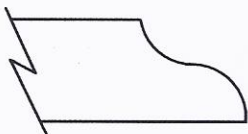

Design Images

3/4" (2cm) Edges

3/4" SQUARE POLISH (EASED EDGE)

3/4" 1/8" BEVEL

3/4" SQUARE W/ 1/4" RADIUS (PENCIL ROUND)

3/4" 1/4" BEVEL

3/4" SINGLE BULLNOSE

3/4" 3/8" BEVEL

3/4" DEMI BULLNOSE

3/4" 1/4"x1" BEVEL

3/4" DOUBLE BULLNOSE

3/4" PANORAMA

3/4" OGEE

3/4" COVE