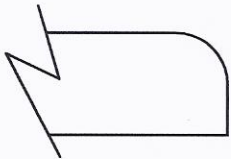

Design Images

3/4" (2cm) Edges

3/4" SQUARE POLISH (EASED EDGE)

3/4" 1/8" BEVEL

3/4" SQUARE W/ 1/4" RADIUS (PENCIL ROUND)

3/4" 1/4" BEVEL

3/4" SINGLE BULLNOSE

3/4" 3/8" BEVEL

3/4" DEMI BULLNOSE

3/4" 1/4"x1" BEVEL

3/4" DOUBLE BULLNOSE

3/4" PANORAMA

3/4" OGEE

3/4" COVE